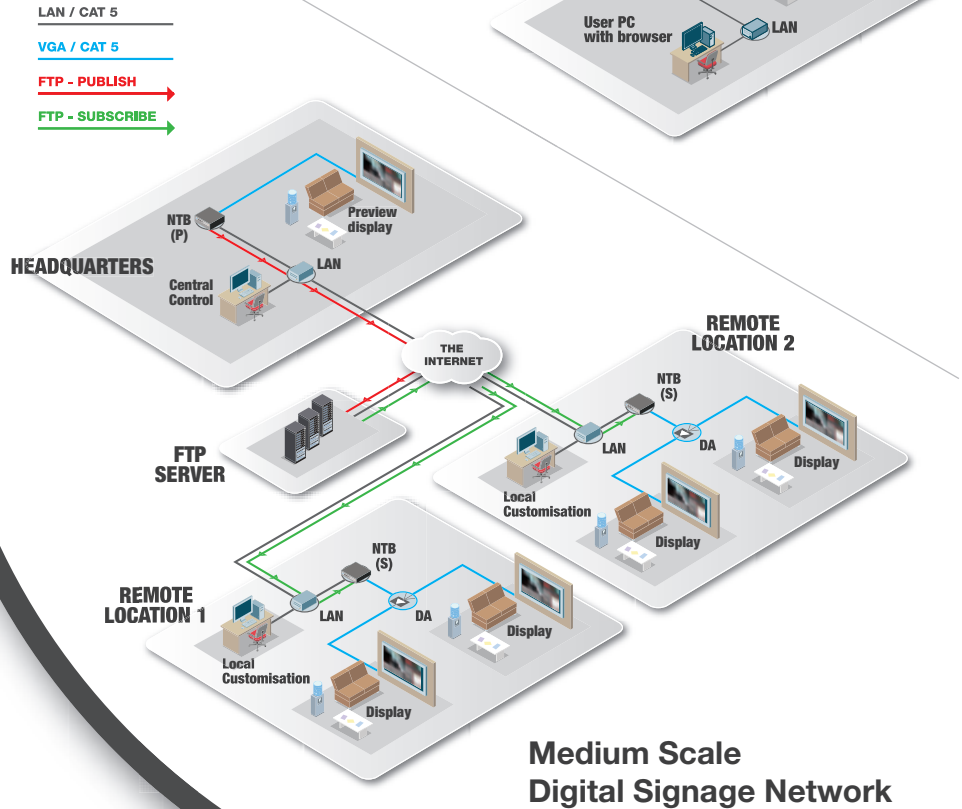

Simple Standalone

Medium Scale Digital Signage Network

Century Series – NTB650-mini Specifications

Enclosure	• 190 x 200 x 45mm • Wall Mount
Processor	Intel Atom - 1.66Ghz Dual Core
Storage	• System RAM – 2Gb • System Media Storage – 40Gb
Power	• Mains to 36W + 12V External PSU, Typically 25W consumption
Network interfaces	• Ethernet: 1000/100/10BaseT • 3G: via external USB dongle • Wi-fi: via internal PCI card, 802.11 a,b,g,n (2.4Ghz + 5.0 Ghz)
Video Output	• VGA to 2048 x 1536 resolution via 15 Pin 'D' plug, 1920 x 1080 max recommended • 4x3, 5x4, 16x9 modes • Landscape or portrait (rotation)
Audio In/Out	3.5mm socket – Stereo Analogue, Line Levels
IR remote	USB interfaced remote control to select streamed or stored media (optional)
RS232	via 9 Pin 'D' plug
Display Layout Management	• Any number of Layouts scheduled for time-of-week • Any number of Zones (2 video) with independent Playlists • Playlist Management by explicit media reference • Playlist Management by folder membership • Automatic inter-zone synchronization (captioning) • Extensive local and remote media management (option)
Network Monitoring	Digital Signage Manager (DSM) web appliance (optional)

NTB Unit Management	• Multi-language Player Support available in: English, German, French, Italian, Spanish, Arabic, Japanese, Chinese, Russian, USA English, Portugese & Thai • Individual players managed via a Web Browser • Multiple Players can be 'Subscribed' from a 'Publisher' via Channels
Media Sources	• Hard Disc: All media types • Ethernet: MPEG/UDP/IP stream (option) • Internet: HTML (Web pages) and RSS Feeds with multilingual support, XML files
Media	• Video: MPEG1-4 V.3, QT, WMV(9), Real 1-4, Video Cropping • Animation: Flash (SWF) 11, HTML (with Javascript), HTML Cropping and Zoom, HTML as per WebKit 531.2+ • Stills: JPEG, TIFF, GIF, PNG, BMP • Audio: MPEG1-4, WMA Loss-Less, WMA V1-3, AC3, MP3, WAV • Text: Multiple fonts, speeds, colours and directions, RSS Newsfeeds • Clocks: Digital, with multilingual date/time
ONELAN reserves the right to alter specification and functionality.	

Unit configurations

Model type	Hard Drive Options	Wi-fi	Unit Role
NTB650MS-SSD40G	40Gbytes Solid State Drive	No	Subscriber player only
NTB650MSW-SSD40G	40Gbytes Solid State Drive	Included	Subscriber player only

Andersen House, Newtown Road, Henley-on-Thames, RG9 1HG, UK
T: +44 (0)1491 411 400 F +44 (0)1491 579 254 E: sales@onelan.com