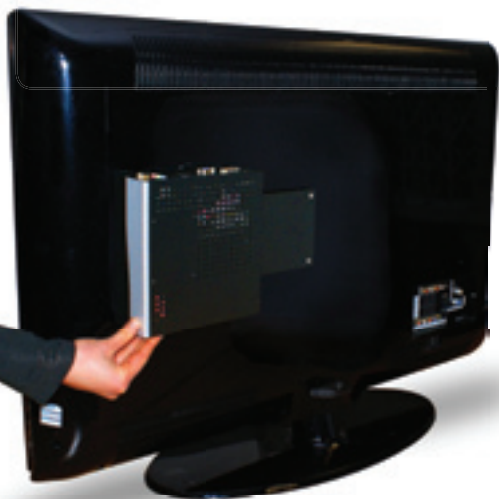

# CENTURY SERIES NTB650-mini

ONELAN's media players are ideally suited to applications such as in hospitality, foyers or retail advertising

ONELAN's Net-Top-Boxes (NTBs) are a series of media players designed for different applications in Digital Signage Networks. The Century Series has been designed to provide superior playback features including transparency, real time media rotation and video cropping.

## Century Series key features include:

- ◆ Multi-media player. Video, Animations, Stills, Text and Audio
- ◆ Portrait or Landscape display
- ◆ Drag & drop design capability
- ◆ Zone transparency
- ◆ Multilingual GUI
- ◆ Media Playout
- ◆ TV/Video streaming option
- ◆ Wifi option
- ◆ USB HID Touch Support Option

The players are able to offer a user interface for media scheduling and media playing, as well as network security and software update mechanisms.

The NTB650-mini is a small form factor player, ideal for mounting behind screens or enclosing inside interactive units such as kiosks and outdoor signage displays.