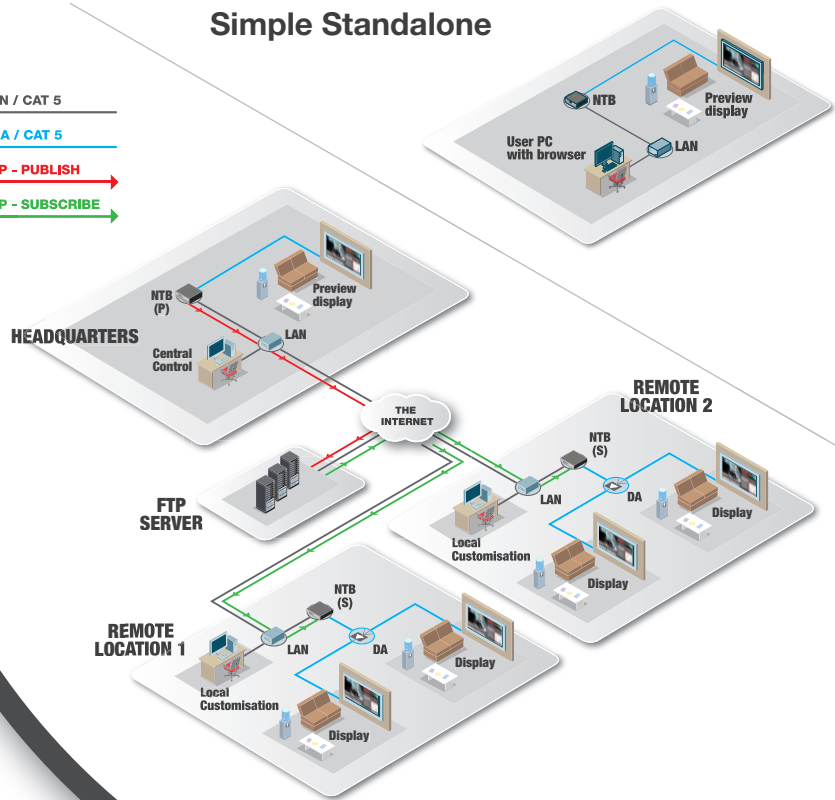

In stand-alone situations, the DS Player must be able to offer a user interface for media scheduling and media playing capability. In networked (DSN) applications a means to distribute media over a Wide Area Network (WAN) must also be provided. The NTB series provides all of these functions embedded within the media players themselves, as well as network security and software update mechanisms.

NTB620
No TV Capture

NTB625/628:
Inc. TV Capture

The Century NTBs are ideally suited to applications where Flash or high quality video content is to be played out such as in hospitality, foyers or retail advertising.

Any unit in the series combines with any other ONELAN NTB from the range to provide a cost effective solution for small to large networks.

Medium Scale Digital Signage Network

Century Series – NTB620/5/8 Specifications