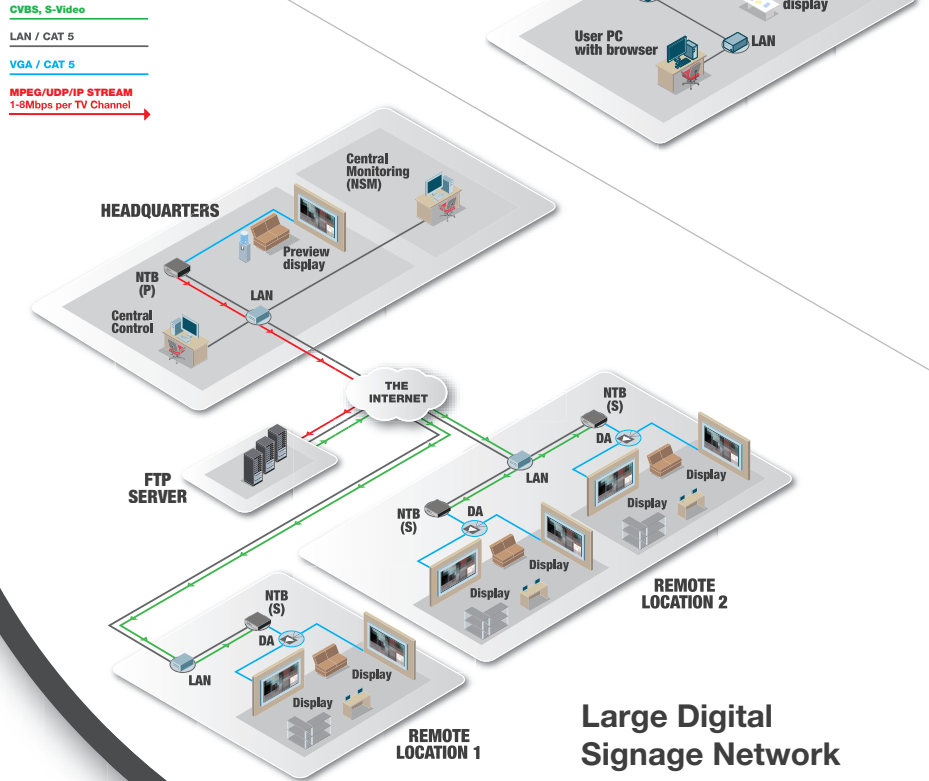

The Millennium series NTB's are designed for use either as a Multi Channel Publisher in a large Digital Signage Network or in a Premium installation as a high performance Standalone or Subscriber Player.

The units in this series now include all the capabilities of the latest software releases. The Millennium series now has preferred display language capability and the drag & drop design tool as standard.

Premium Standalone

Large Digital Signage Network

Millennium Series – NTB6000/7 Specifications

Enclosure	• 280 x 77 x 268mm • 2u Rack Mount - optional • Wall Mount - optional
Processor	Intel i3-2100 (Intel i5-2400S Optional)
Storage	• System RAM – 2048MBytes • System Media Storage – 500GBytes
Power	180W Internal PSU with PFC
LAN interface	1000/100/10BaseT
Video Output	• DVI-I, DP, HDMI • Maximum resolution 2560 x 1600 on Display Port • Landscape or portrait (rotation)
Audio In/Out	3.5mm socket – Stereo Analogue, Line Levels
Display Layout Management	• Any number of Layouts scheduled for time-of-week • Any number of Zones (4 video) with independent Playlists • Playlist Management by explicit media reference • Playlist Management by folder membership • Automatic inter-zone synchronization (captioning) • Extensive local and remote media management (option)
Network Management	Digital Signage Manager (DSM). Web based management appliance providing health monitoring and media playout audit.
NTB Unit Management	• Multi-language Support: English, German, French, Italian, Portuguese, Spanish, Arabic, Japanese, Chinese, Russian, & USA English • Single Units via a Web Browser • Multiple Units (Channels) of NTBs can be 'Subscribed' from a 'Publisher' NTB

Media Sources	• Hard Disc: All media types • Ethernet: MPEG/UDP/IP stream (option) • Internet: HTML (Web pages) and RSS Feeds with multilingual support, XML files • Video In: via HDMI (with HDCP)
Media	• Video: H.264, MPEG1-4 V.3, QT, WMV(9), Real 1-4, Video Cropping. High Definition to 1080p • Animation: Flash (SWF) 11, HTML (with Javascript), HTML Cropping and Zoom, HTML as per WebKit 531.2+ • Stills: JPEG, TIFF, GIF, PNG, BMP • Audio: MPEG1-4, WMA Loss-Less, WMA V1-3, AC3, MP3, WAV • Text: Multiple fonts, speeds, colours and directions, RSS Newsfeeds • Clocks: Digital, with multilingual date/time
ONELAN reserves the right to alter specification and functionality.	

Unit configurations

Model type	TV Tuner	Processor	Unit Type
NTB6000P	No Capture	Intel i3-2100	Publisher/Standalone
NTB6007P	HDMI (with HDCP) capture	Intel i3-2100	Publisher/Standalone
NTB6100P	No Capture	Intel i5-2400S	Publisher/Standalone
NTB6107P	HDMI (with HDCP) capture	Intel i5-2400S	Publisher/Standalone
NTB6000S	No Capture	Intel i3-2100	Subscriber Player only
NTB6007S	HDMI (with HDCP) capture	Intel i3-2100	Subscriber Player only
NTB6100S	No Capture	Intel i5-2400S	Subscriber Player only
NTB6107S	HDMI (with HDCP) capture	Intel i5-2400S	Subscriber Player only

Andersen House, Newtown Road, Henley-on-Thames, RG9 1HG, UK
T: +44 (0)1491 411 400 F +44 (0)1491 579 254 E: sales@onelan.com