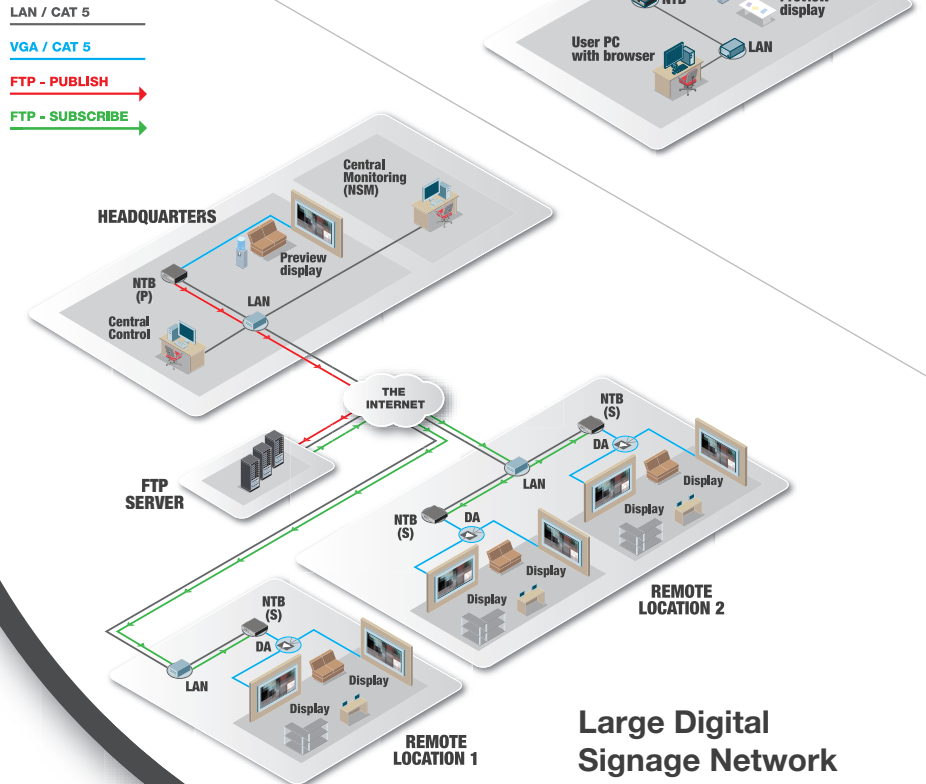

The Millennium series NTB's are designed for use either as a Multi Channel Publisher in a large Digital Signage Network or in a Premium installation as a high performance Standalone or Subscriber Player.

The units in this series now include all the capabilities of the latest software releases. The Millennium series now has preferred display language capability and the drag & drop design tool as standard.

Premium Standalone

Large Digital Signage Network

Millennium Series – NTB5500/5/8 Specifications

Enclosure	• 280 x 77 x 268mm • 2u Rack Mount - optional • Wall Mount - optional
Processor	Pentium Core 2 Duo
Storage	• System RAM – 2048 MBytes • System Media Storage – 500GBytes
Power	180W Internal PSU with PFC, typically 50W
Network interfaces	• Ethernet: 1000/100/10BaseT • 3G: via external USB dongle
Video Output	• VGA to 1920 x 1080 resolution via 15 'D' • DVI to 1920 x 1080 resolution via DVI-D • 4x3, 5x4, 16x9 modes • Landscape or portrait (rotation)
Audio In/Out	3.5mm socket – Stereo Analogue, Line Levels
IR remote	USB interfaced remote control to select streamed or stored media (optional)
Display Layout Management	• Any number of Layouts scheduled for time-of-week • Any number of Zones (4 video) with independent Playlists • Playlist Management by explicit media reference • Playlist Management by folder membership • Automatic inter-zone synchronization (captioning) • Extensive local and remote media management (optional)
Network Monitoring	Digital Signage Manager (DSM). Web based management appliance providing health monitoring and media payout audit.

NTB Unit Management	• Multi-language Support: English, German, French, Italian, Spanish, Arabic, Chinese, Russian, Japanese, USA English, Portuguese & Thai • Single Units via a Web Browser • Multiple Units (Channels) of NTBs can be 'Subscribed' from a 'Publisher' NTB
Media Sources	• Hard Disc All media types • Ethernet MPEG/UDP/IP stream (option) • Internet HTML (Web pages) and RSS Feeds with multilingual support • Video In RCA composite/DIN SVideo (optional) • TV aerial DVB-T or ATSC (options)
Media	• Video MPEG1-4 V.3, QT, WMV(9), H.264*, Video Cropping • Animation Flash (SWF) 11*, HTML (with Javascript), HTML Cropping, HTML as per Firefox 2.0 • Stills JPEG, TIFF, GIF, PNG, BMP • Audio MPEG1-4, WMA Loss-Less, WMA V1-3, AC3, MP3, WAV • Text Multiple fonts, speeds, colours and directions, RSS Newsfeeds • Clocks Digital, with multilingual date/time
ONELAN reserves the right to alter specification and functionality. * V9 or higher	

Unit configurations

Model type	TV Tuner
NTB5500	No TV Tuner
NTB5505	DVB-T, PAL-M, Composite, S-Video
NTB5508	ATSC. Clear QAM, NTSC, Composite, S-Video

Andersen House, Newtown Road, Henley-on-Thames, RG9 1HG, UK
T: +44 (0)1491 411 400 F +44 (0)1491 579 254 E: sales@onelan.com